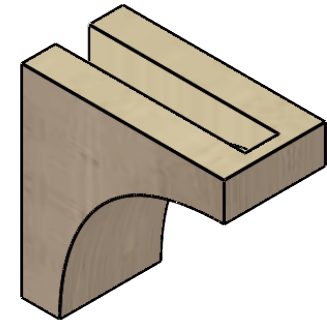

ITEM NUMBER: CORU03X06X06STORCPR

3"W X 6"D X 6"H SERIES 1 CLASSIC STOCKPORT ROUGH CEDAR TIMBERTHANE
FAUX WOOD CORBEL, PRIMED

SIDE PROFILE

FRONT PROFILE

ISOMETRIC

EKENA MILLWORK
2300 WEST MAIN ST.
CLARKSVILLE, TX 75426
TOLL FREE: 866-607-0453
WWW.EKENAMILLWORK.COM