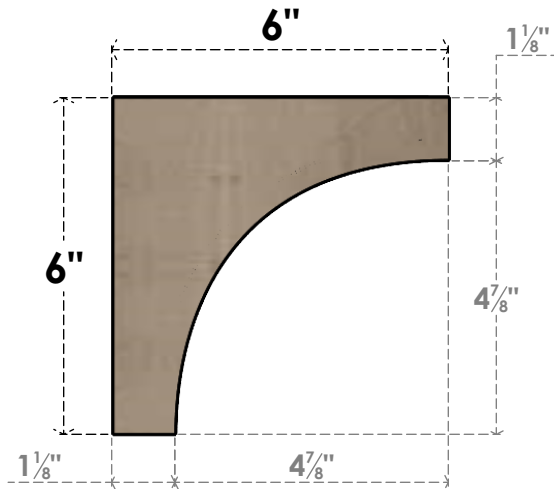

ITEM NUMBER: CORU03X06X06STORCPR

3"W X 6"D X 6"H SERIES 1 CLASSIC STOCKPORT ROUGH CEDAR TIMBERTHANE
FAUX WOOD CORBEL, PRIMED

SIDE PROFILE

FRONT PROFILE

ISOMETRIC

EKENA MILLWORK
2300 WEST MAIN ST.
CLARKSVILLE, TX 75426
TOLL FREE: 866-607-0453
WWW.EKENAMILLWORK.COM

NOTES

1. INSTALLATION TO BE COMPLETED IN ACCORDANCE WITH MANUFACTURER'S SPECIFICATIONS.
2. DRAWING MAY NOT BE TO SCALE
3. THIS DRAWING IS INTENDED FOR DESIGN AND PLANNING PURPOSES ONLY.
4. ALL INFORMATION CONTAINED HEREIN WAS CURRENT AT THE TIME OF DEVELOPMENT BUT MUST BE REVIEWED AND APPROVED BY THE PRODUCT MANUFACTURER TO BE CONSIDERED ACCURATE.
5. TIMBERTHANE ARCHITECTURAL PRODUCTS ARE MADE FROM HIGH DENSITY URETHANE AND COME FACTORY PRIMED