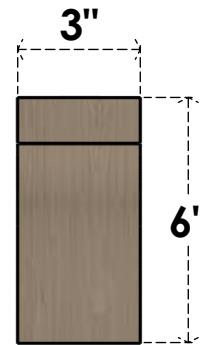

ITEM NUMBER: CORU03X06X06STORCPR

3"W X 6"D X 6"H SERIES 1 CLASSIC STOCKPORT ROUGH CEDAR TIMBERTHANE
FAUX WOOD CORBEL, PRIMED

SIDE PROFILE

FRONT PROFILE

ISOMETRIC

EKENA MILLWORK
2300 WEST MAIN ST.
CLARKSVILLE, TX 75426
TOLL FREE: 866-607-0453
WWW.EKENAMILLWORK.COM